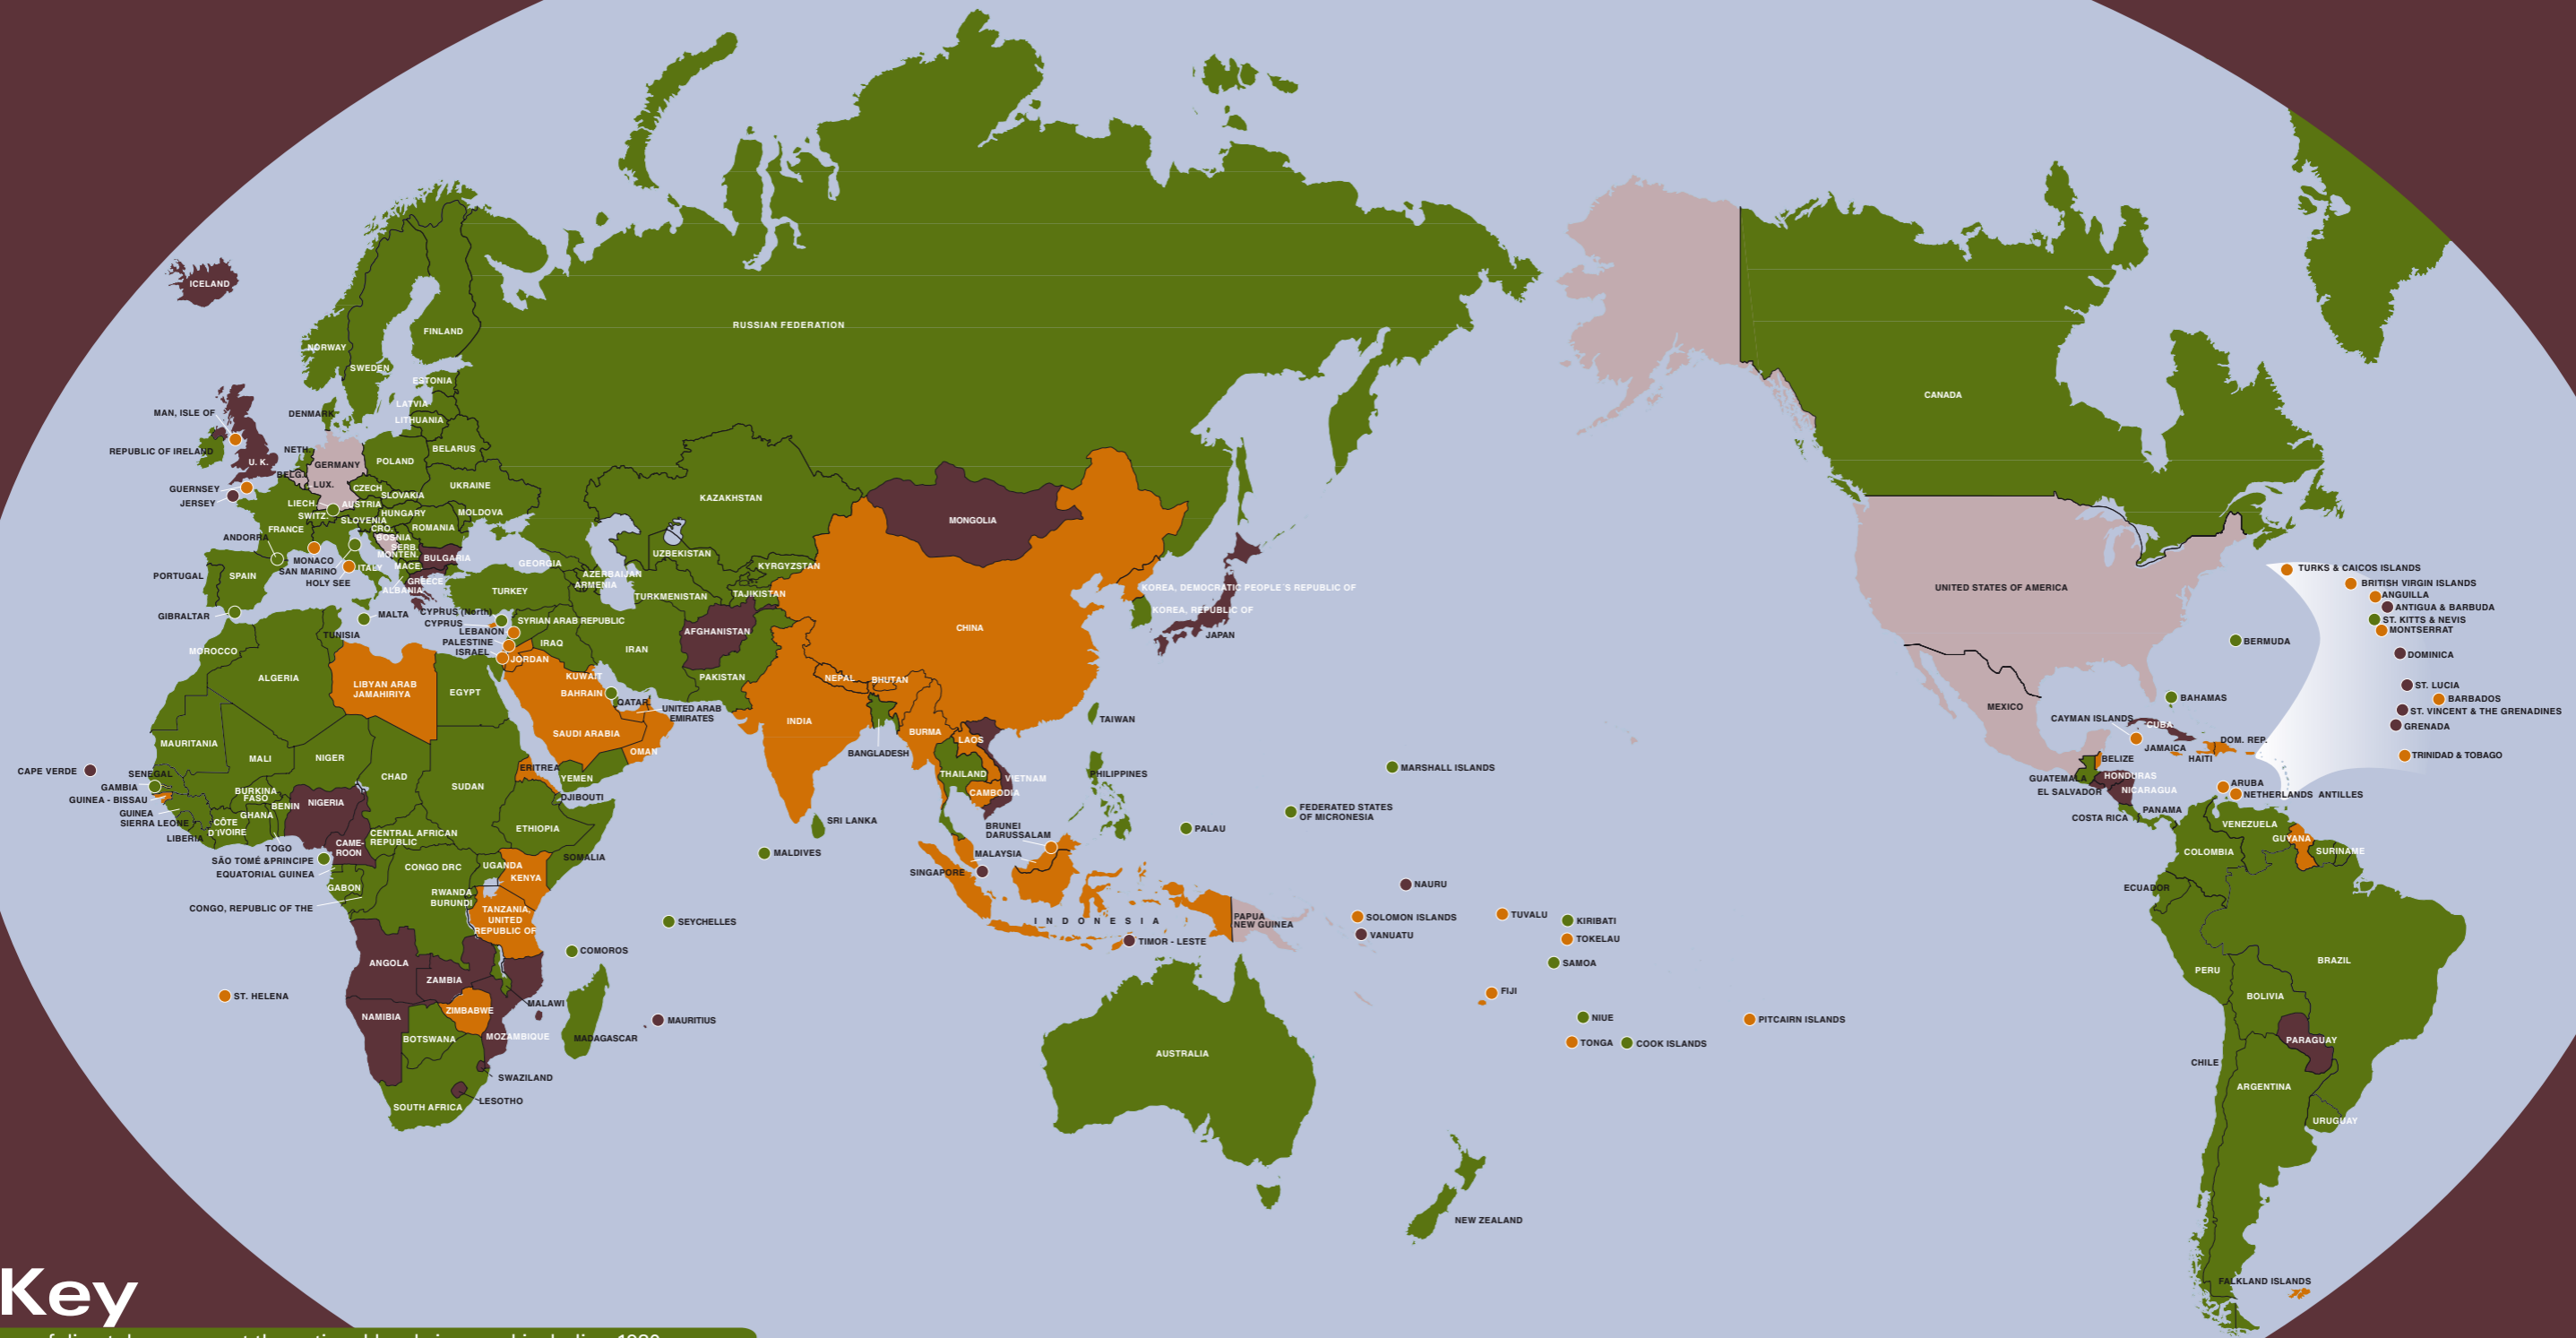

Direct Democracy

A map on the use of the instruments of direct democracy worldwide

Key

- Usage of direct democracy at the national level since and including 1980
- Legal provision for direct democracy at the national level but no usage since 1980
- Legal provision for direct democracy and/or usage at the sub-national level only
- No legal provision or usage of direct democracy / No information available

From *Direct Democracy: The International IDEA Handbook*
© International IDEA, 2008

This map does not imply any judgment on the part of International IDEA on the legal status of any territory or the endorsement of such boundaries, nor does the placement or size of any country or territory reflect the political view of International IDEA.