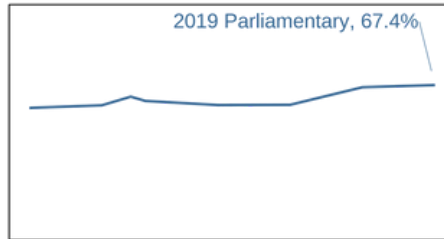

PAST VOTER TURNOUT