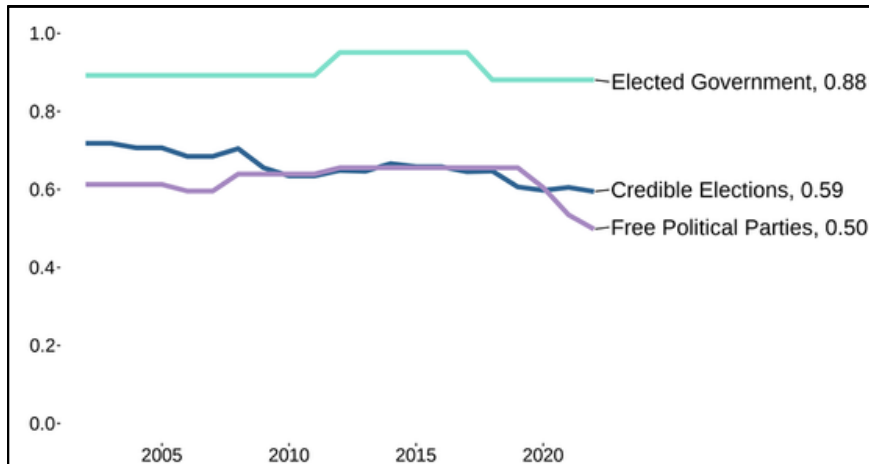

Pre-Election Fact Sheet: 2024 General Elections

Date created: 12 April 2024

India

THE 2024 ELECTION

Election Date: 19 April - 1 June 2024

Incumbent Head of State:

President Droupadi Murmu

Incumbent Head of Government:

Prime Minister Narendra Modi

Incumbent Head of Government Party:

Bharatiya Janata Party (BJP)

Compulsory voting? No

PAST VOTER TURNOUT

Global State of Democracy Indices data 2002 - 2022

ELECTORAL PROCESS

Selection Process for Head of State:

Indirect election

Voter registration:

Created by the EMB using its own data collection and/or other sources of data

Out-of-Country Voting: Yes (Limited)

Special Voting Arrangements: Postal voting (limited), Proxy voting, Home voting for senior citizens over 85 years