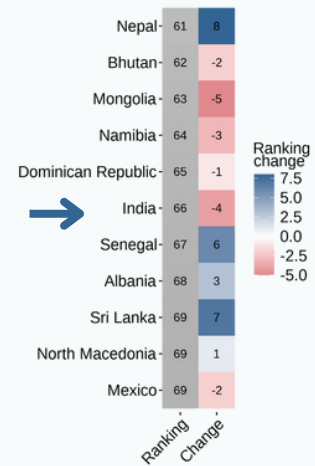

Proportion of women in legislature (2019):

Single/lower house: 77 of 523 seats (14.7%)

Upper house: 31 of 238 seats (13%)

Latest Democracy Developments

February 2024

Supreme Court strikes down controversial Electoral Bonds Scheme

January 2024

Supreme Court overturns early release of 11 men convicted of gang rape

December 2023

Supreme Court upholds government's move to revoke Kashmir's autonomy

Global Ranking in Representation

The Representation category comprises six factors to measure contested and inclusive elections, including Credible Elections, Free Political Parties and Elected Government.

Learn more

Note: Based on 2022 data, showing ranking change over 1 year. See the full country rankings.

Additional Resources

[The Election Commission of India](#)

[The ACE Electoral Knowledge Network](#)

[International IDEA Publication: Natural Hazards and Elections in India: Lessons in Adaptation and Mitigation](#)